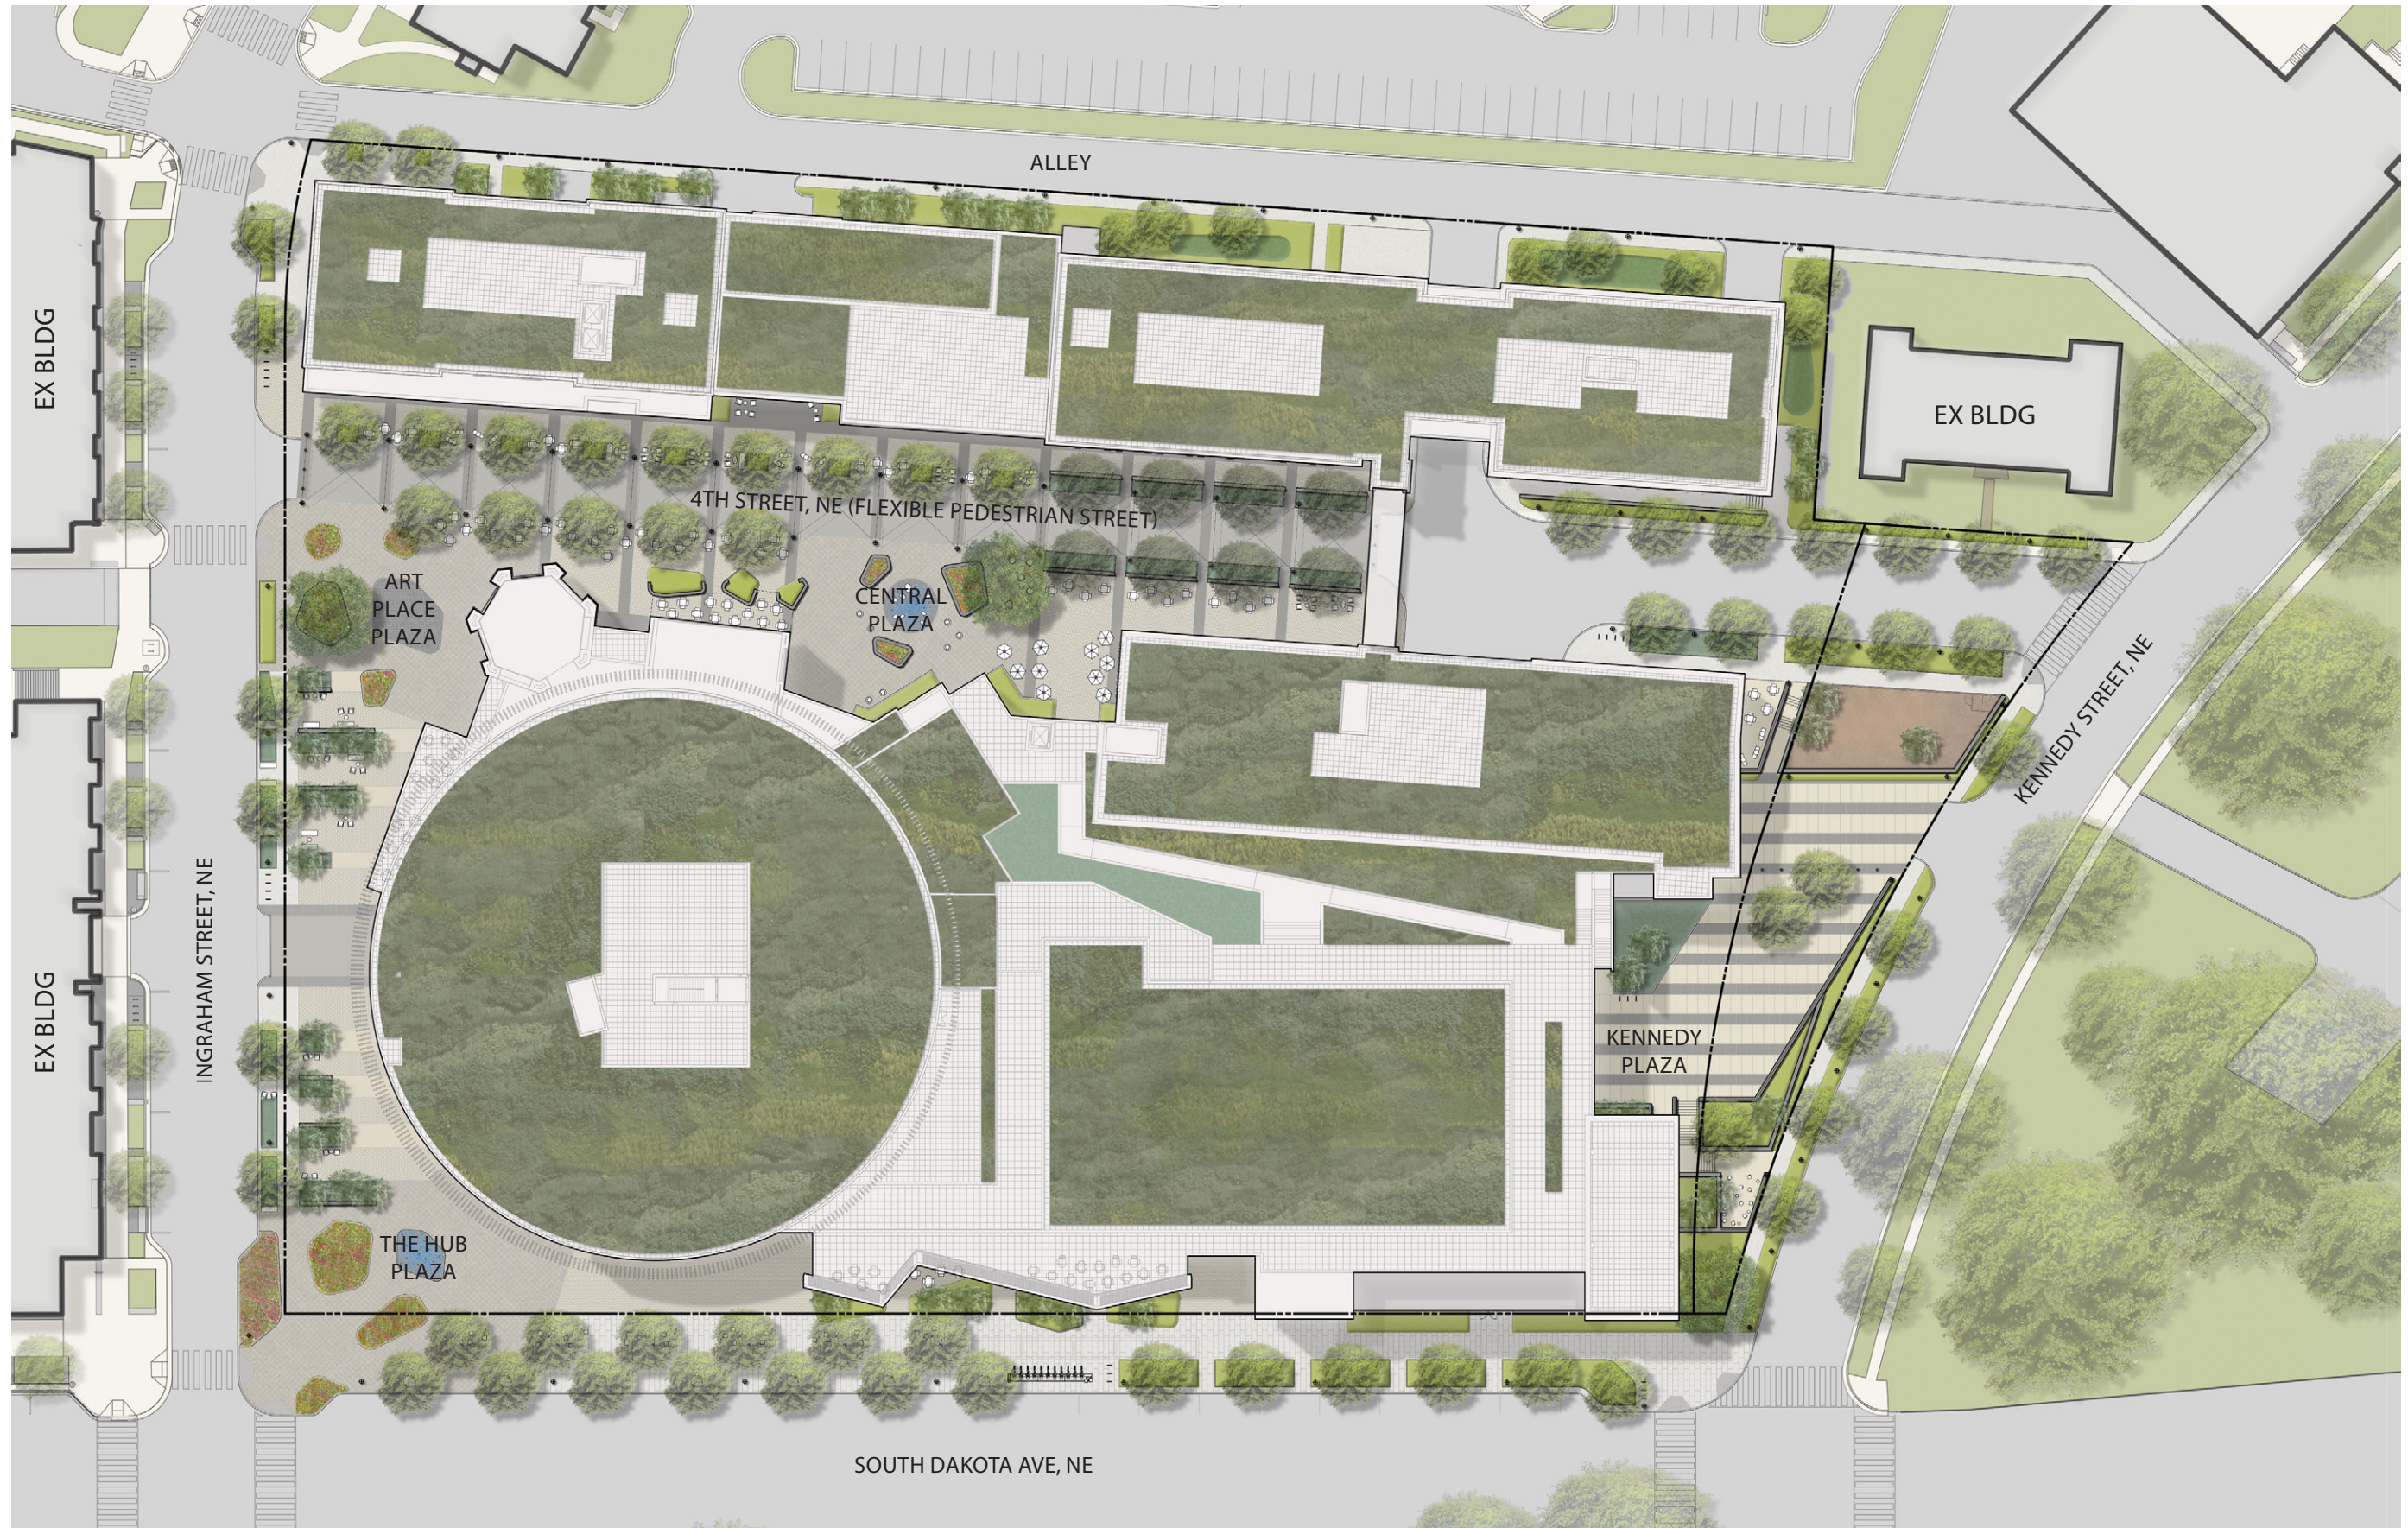

- Entrances & Places**
- ALDI
  - Retail
  - Residential
  - HUB & Cultural
  - Artist/Maker
  - BOH & Circulation
  - Porous Walls
  - Wayfinding
  - Bike Share/Repair
  - Splash fountain
  - Garage pedestrian
  - Parking
  - Emergency Vehicle Access & Wayfinding Signage
  - Public art

**PLACES - GROUND & ROOF**

SHEET L5

SOUTH DAKOTA AVE, NE  
 ILLUSTRATIVE STREETSCAPE  
 ART PLACE AT FORT TOTTEN