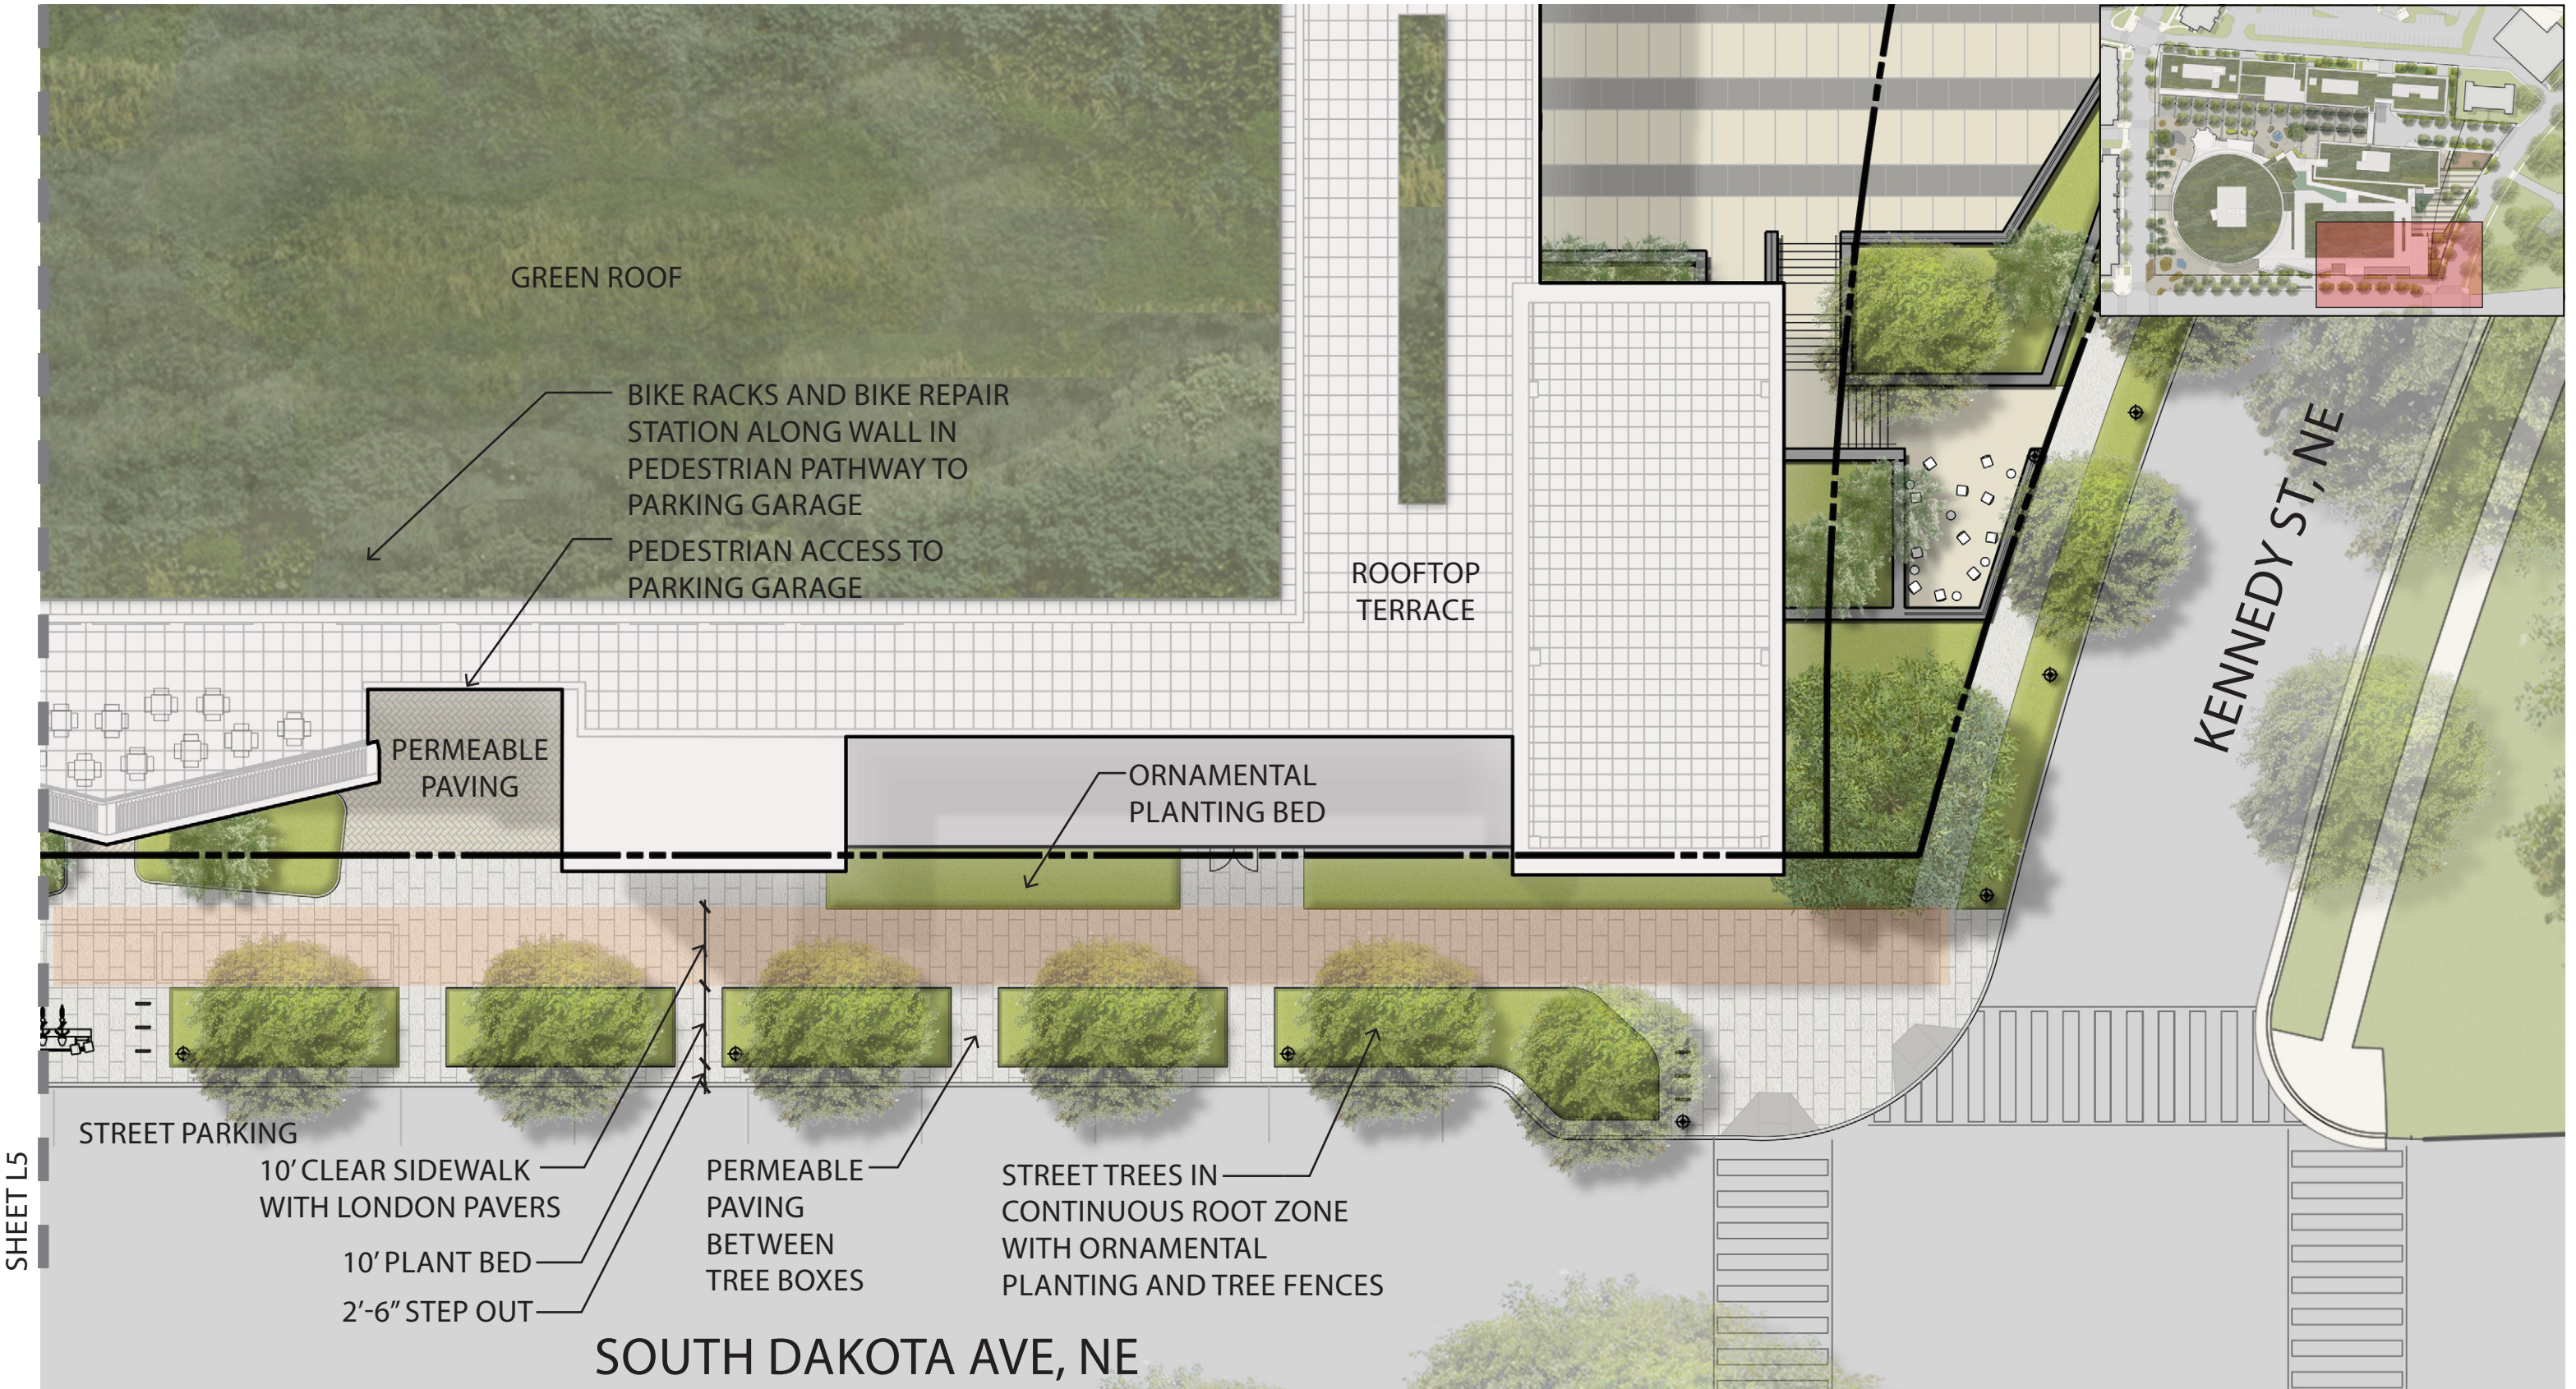

- Entrances & Places**
- ALDI
  - Retail
  - Residential
  - HUB & Cultural
  - Artist/Maker
  - BOH & Circulation
  - Porous Walls
  - Wayfinding
  - Bike Share/Repair
  - Splash fountain
  - Garage pedestrian
  - Parking
  - Emergency Vehicle Access & Wayfinding Signage
  - Public art

**PLACES - GROUND & ROOF**

SHEET L5

SOUTH DAKOTA AVE, NE  
 ILLUSTRATIVE STREETSCAPE  
 ART PLACE AT FORT TOTTEN