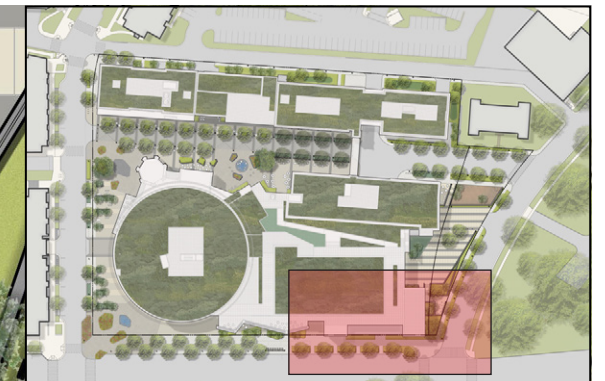

- Entrances & Places**
- ALDI
  - Retail
  - Residential
  - HUB & Cultural
  - Artist/Maker
  - BOH & Circulation
  - Porous Walls
  - Wayfinding
  - Bike Share/Repair
  - Splash fountain
  - Garage pedestrian
  - Parking
  - Emergency Vehicle Access & Wayfinding Signage
  - Public art

**PLACES - GROUND & ROOF**

SHEET L5

SOUTH DAKOTA AVE, NE  
 ILLUSTRATIVE STREETSCAPE  
 ART PLACE AT FORT TOTTEN