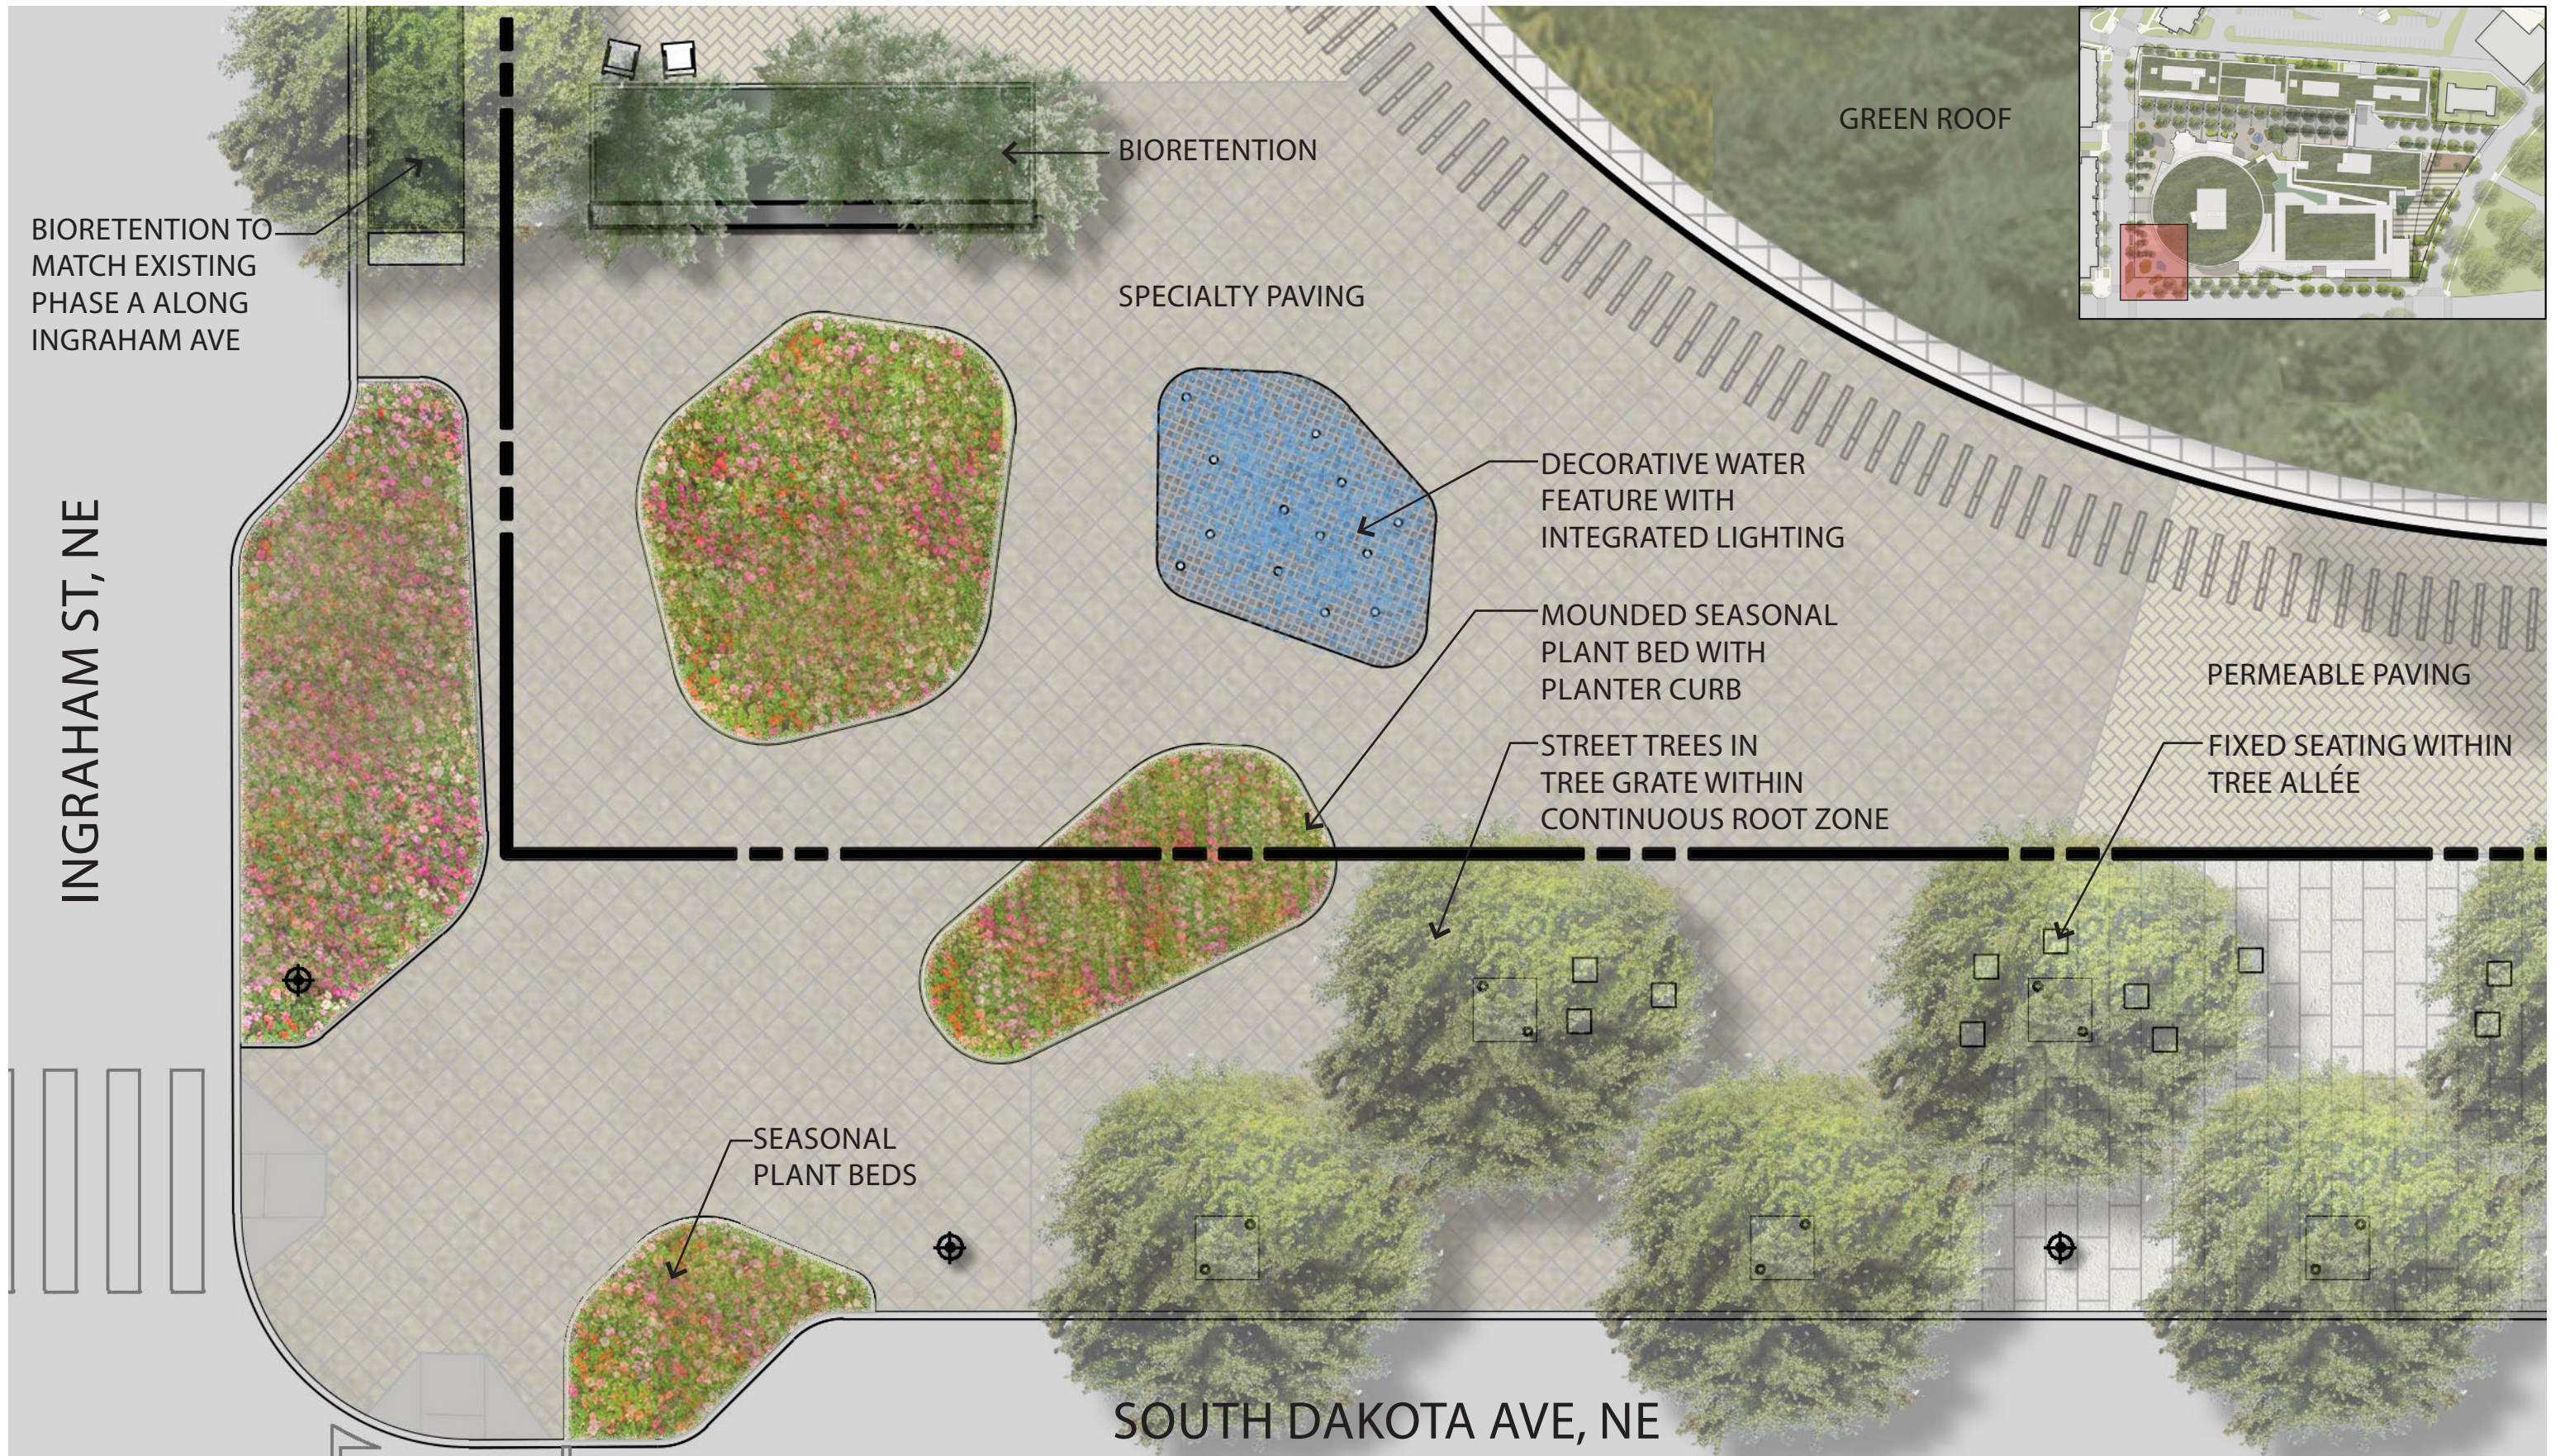

- Entrances & Places**
- ALDI
  - Retail
  - Residential
  - HUB & Cultural
  - Artist/Maker
  - BOH & Circulation
  - Porous Walls
  - Wayfinding
  - Bike Share/Repair
  - Splash fountain
  - Garage pedestrian
  - Parking
  - Emergency Vehicle Access & Wayfinding Signage
  - Public art

**PLACES - GROUND & ROOF**

SHEET L5

SOUTH DAKOTA AVE, NE  
 ILLUSTRATIVE STREETSCAPE  
 ART PLACE AT FORT TOTTEN